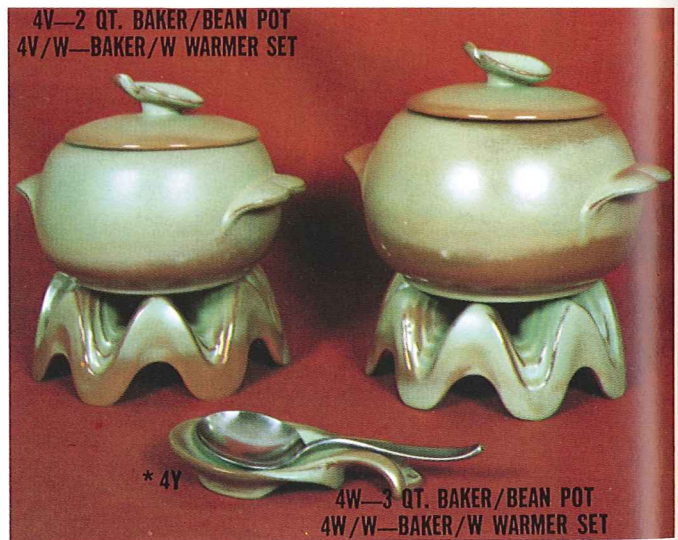

# Gourmet Items

5NC/D

NO DRIP  
NO STICK  
NO DRIBBLE

265P - 3 1/2" Terra Cotta w/ Color Coaster

NOW AVAILABLE

The fantastic Coaster # 265-P in most Frankoma colors-(NO Flame or All Terra Cotta) The T.C. on the inside absorbs moisture from your glass eliminating dripping & dribbling on your furniture. AND your glass won't stick to the coaster. Choose the color that fits your decor.

\*Milk Can Salt & Pepper MC - 4 1/2"

\*4 1/2" Salt & Pepper 26-H

\*6 oz. Jelly Jar w/Lid 802

\*TISP-Sugar Pack Holder

\*RH - 4 1/2" Ring Holder/Apple Bake

72 SET

PASTA CANNISTER SET

\* 247—SOUP LADLE (Not Available in Flame)

247-Soup Ladle (Not available in Flame or T.C.)

245—2 QT. SOUP TUREEN  
245/W—TUREEN W/WARMER  
245/P—TUREEN W/PLATE

246—3 QT. SOUP TUREEN  
246/W—TUREEN W/WARMER  
246/P—TUREEN W/PLATE

4V—2 QT. BAKER/BEAN POT  
4V/W—BAKER/W WARMER SET

## GREASE CONTAINER

Tired of messy grease jars? Then try Frankoma's idea! Insert empty 1 lb. coffee can, pour in bacon drippings or hot fat. Handy storage for re-use or if you wish, just remove filled can and dispose of neatly. Comes with metal strainer.