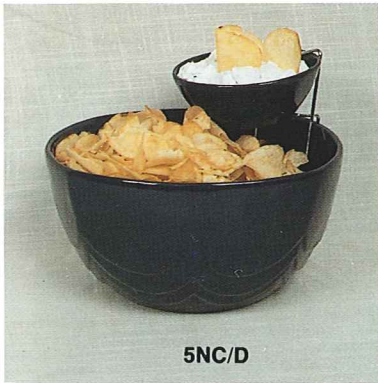

# Gourmet Items

5NC/D

NO DRIP  
NO STICK  
NO DRIBBLE

265P - 3 1/2" Terra Cotta w/ Color Coaster

NOW AVAILABLE

The fantastic Coaster # 265-P in most Frankoma colors-(NO Flame or All Terra Cotta) The T.C. on the inside absorbs moisture from your glass eliminating dripping & dribbling on your furniture. AND your glass won't stick to the coaster. Choose the color that fits your decor.

\*Milk Can Salt & Pepper MC - 4 1/2"

\*4 1/2" Salt & Pepper 26-H

\*6 oz. Jelly Jar w/Lid 802

\*TISP-Sugar Pack Holder

\*RH - 4 1/2" Ring Holder/Apple Bake

72 SET

PASTA CANNISTER SET

\* 247—SOUP LADLE (Not Available in Flame)

247-Soup Ladle (Not available in Flame or T.C.)

245—2 QT. SOUP TUREEN  
245/W—TUREEN W/WARMER  
245/P—TUREEN W/PLATE

246—3 QT. SOUP TUREEN  
246/W—TUREEN W/WARMER  
246/P—TUREEN W/PLATE

4V—2 QT. BAKER/BEAN POT  
4V/W—BAKER/W WARMER SET

## GREASE CONTAINER

Tired of messy grease jars? Then try Frankoma's idea! Insert empty 1 lb. coffee can, pour in bacon drippings or hot fat. Handy storage for re-use or if you wish, just remove filled can and dispose of neatly. Comes with metal strainer.