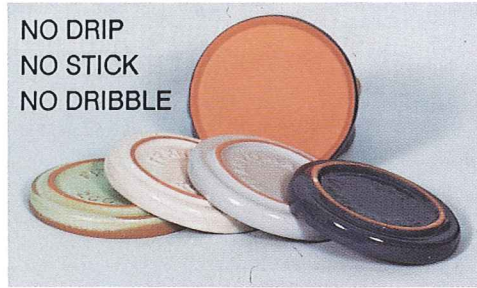

# Gourmet Items

5NC/D

NO DRIP  
NO STICK  
NO DRIBBLE

265P - 3 1/2" Terra Cotta w/ Color Coaster

NOW AVAILABLE

The fantastic Coaster # 265-P in most Frankoma colors-(NO Flame or All Terra Cotta) The T.C. on the inside absorbs moisture from your glass eliminating dripping & dribbling on your furniture. AND your glass won't stick to the coaster. Choose the color that fits your decor.

## GREASE CONTAINER

Tired of messy grease jars? Then try Frankoma's idea! Insert empty 1 lb. coffee can, pour in bacon drippings or hot fat. Handy storage for re-use or if you wish, just remove filled can and dispose of neatly. Comes with metal strainer.